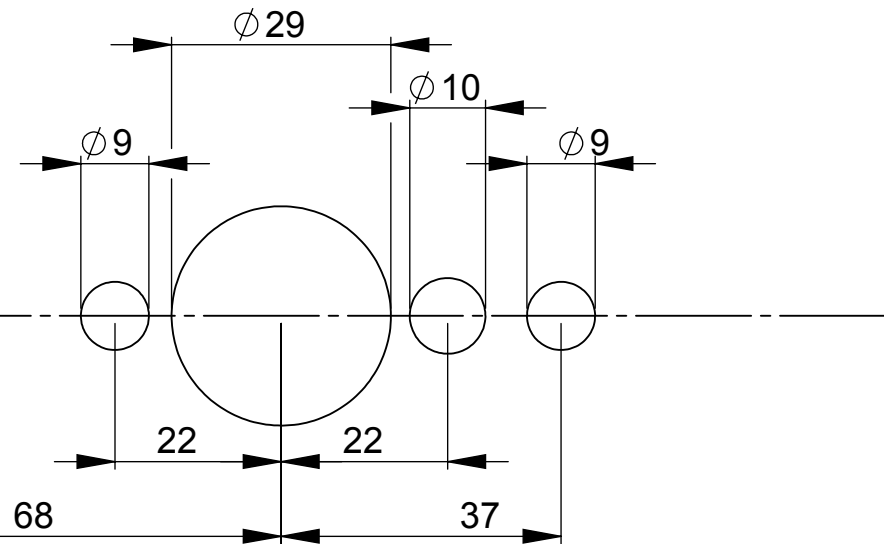

CL boat =
CL propeller

NOTE: DO NOT USE SCALING WHEN PRINTING!

Date	Revision	Initials
Description Drill pattern for thruster 55 kgf		Dwg.no. drill pattern thruster 55 kgf
Material:		Weight:
Scale: 1:1	Proj.:	Date: 13-09-2010
Drawn: D.C.	Checked:	Size: A4 Dim. in: mm
Product group: Manoeuvring	Sheet: 1	of: 1