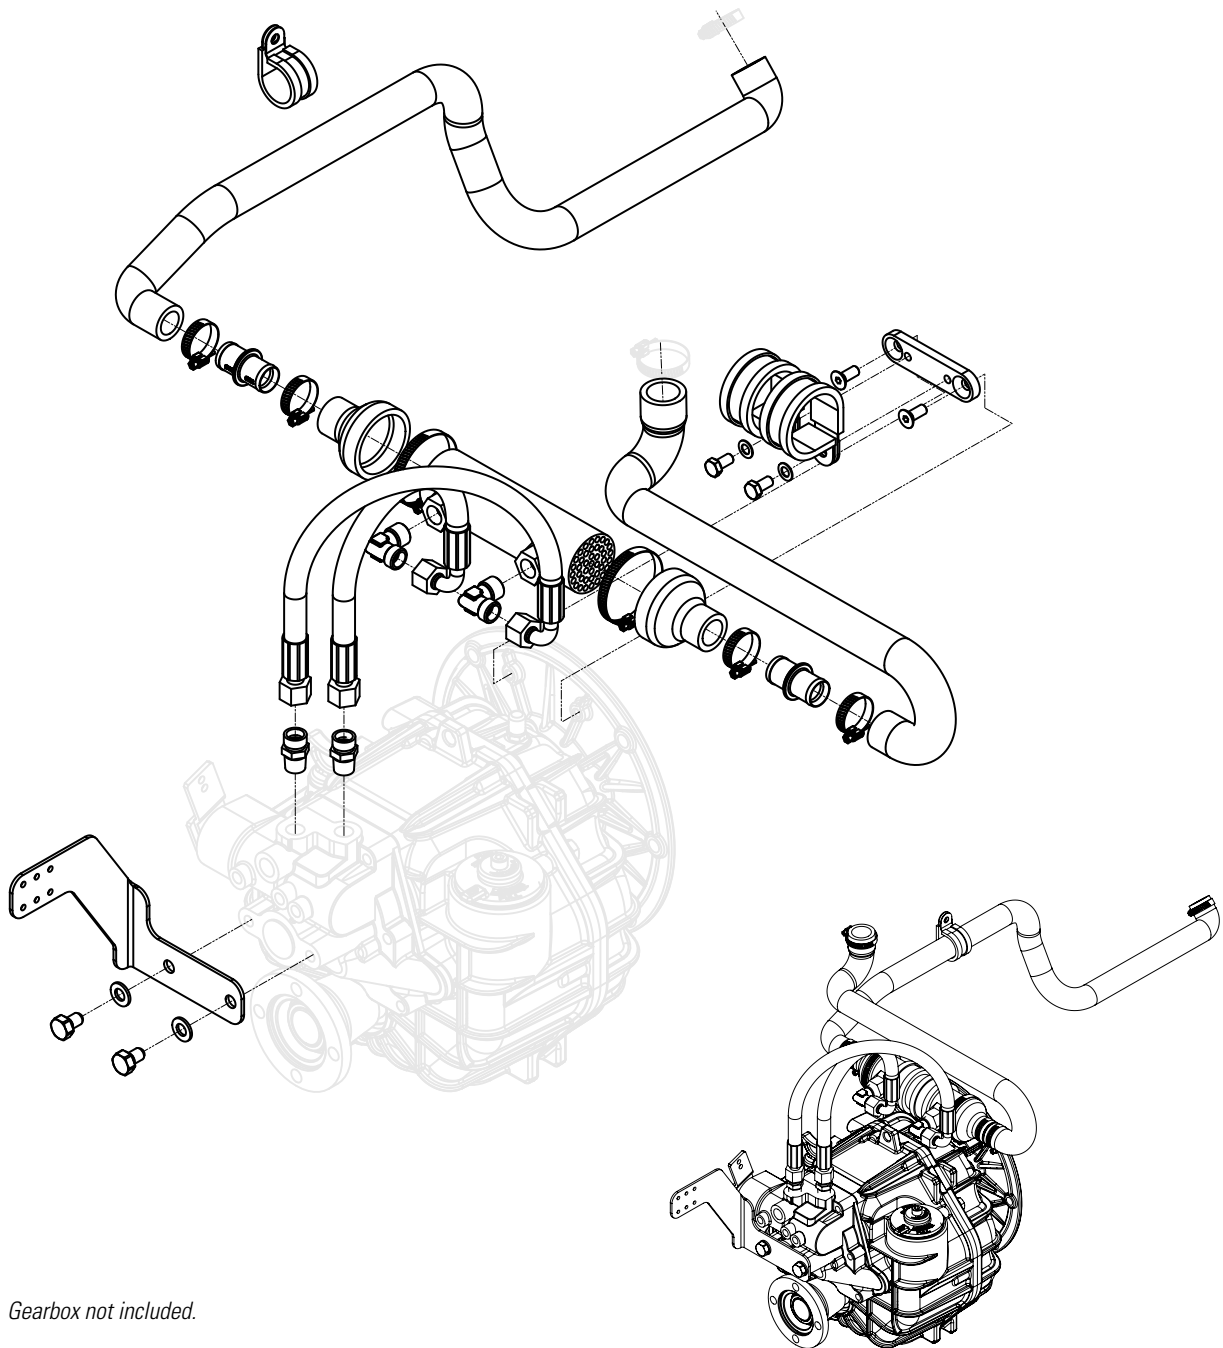

OILCOOLER SET

CM4.42

Craftsman
MARINE

Gearbox not included.