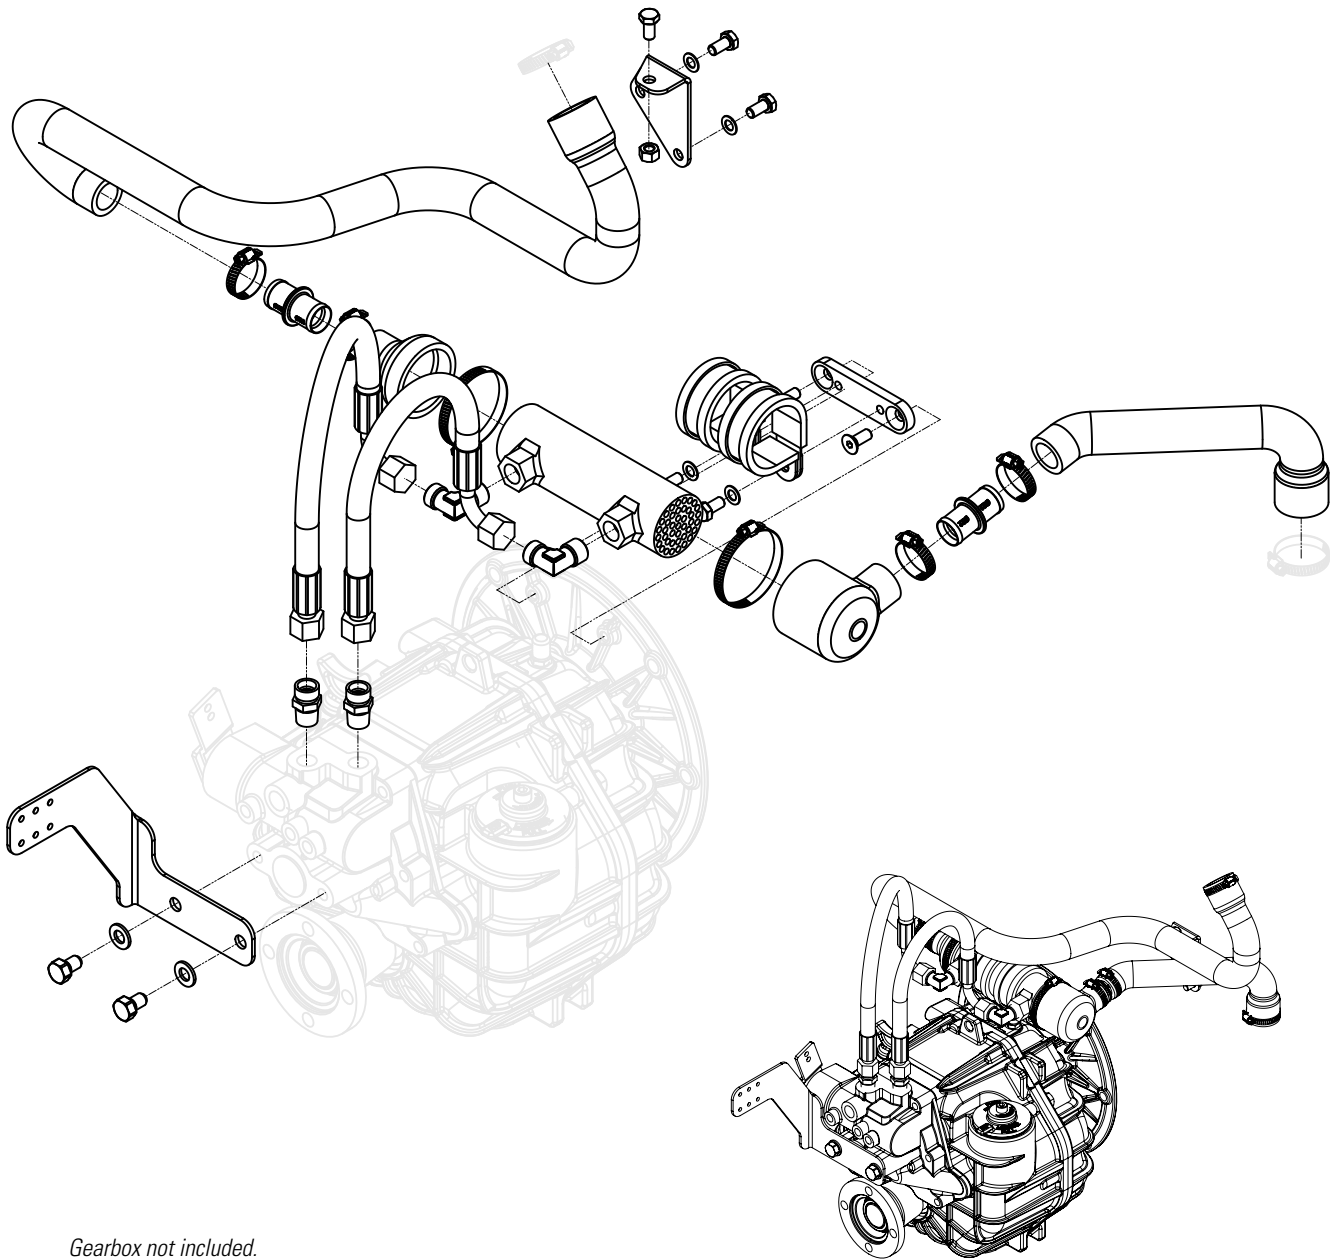

OILCOOLER SET

CM4.65 AND CM4.80

Craftsman
MARINE

Gearbox not included.